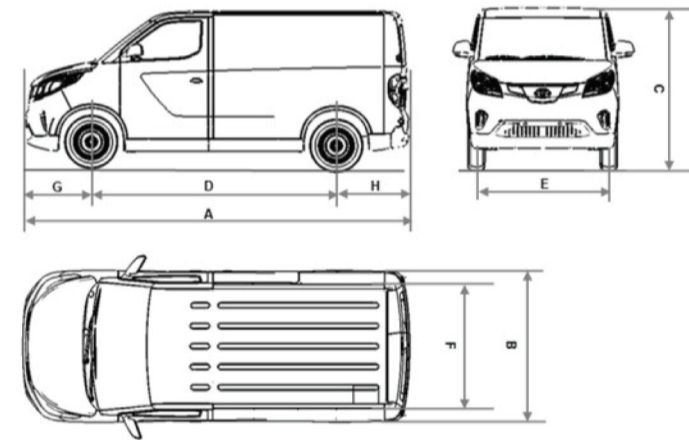

BP Rolls Maxus Ltd. Authorised Dealer for Maxus through the Harris Group,

26 | Hopkinson Way | West Portwat Industrial Estate. | Andover | Hampshire SP10 3LF. Tel: 0330 320 2058 www.bprollsmaxus.co.uk

MAXUS eDELIVER 3	SWB 35kWh	SWB 52.5kWh	Chassis cab 52.5kWh
WEIGHTS			
GVM (kg)	2310	2500	2535
Kerb Weight (excluding driver) (kg)	1445	1555	1425
Max front axle load (kg)	1180	1170	1180
Max rear axle load (kg)	1260	1460	1460
Payload (kg)	865	905	1110
Max roof load (kg)	75	75	NA
Towing capacity (unbraked) (kg)	750	750	NA
Towing capacity (braked) (kg)	1200	1090	NA
ENGINE			
Drive type	RHD	RHD	RHD
Number of seats	2	2	2
Rated power/peak power (kW)	40/90	40/90	40/90
Rated torque/Max. torque (N.m)	125/255	125/255	125/255
Max speed (kmph /mph)	120/75	120/75	90/56
Acceleration 0-100km/h (sec)	11	12	TBC
GEAR RATIOS			
Forward	9.348	9.348	TBC
Reverse	9.348	9.348	TBC
DIMENSIONS			
Dimension : L *W *H (mm)	4555 X 1780 X 1895	4555 X 1780 X 1895	5090 X 1780 X 1885 (without box)
Wheel base (mm)	2910	2910	3285
Length cargo space (mm)	2180	2180	TBC
Max width cargo space (mm)	1665	1665	TBC
Max width cargo space between wheel arches (mm)	1220	1220	TBC
Max height cargo space (mm)	1330	1330	TBC
Slide door width (mm)	710	710	TBC
Slide door height (mm)	1230	1230	TBC
Turning radius (m)	5.87	5.87	6.53
Cargo volume (m ³)	4.8	4.8	TBC
CHARGING			
Charging time(AC 100%) h	6	8	8
Charging time (DC 80%) min	45	45	45
Battery capacity (kWh)	35	52.5	52.5
Energy consumption WLTP combined (Kwh/100km)	24.36kwh/100km	23.63kwh/100km	23~27.6 kwh/100km
RANGE			
WLTP City Range	141 Miles/ 227 KMS	213 Miles/ 344 KMS	TBC
WLTP Combined Range	99 Miles/ 159 KMS	151 Miles/ 243 KMS	TBC