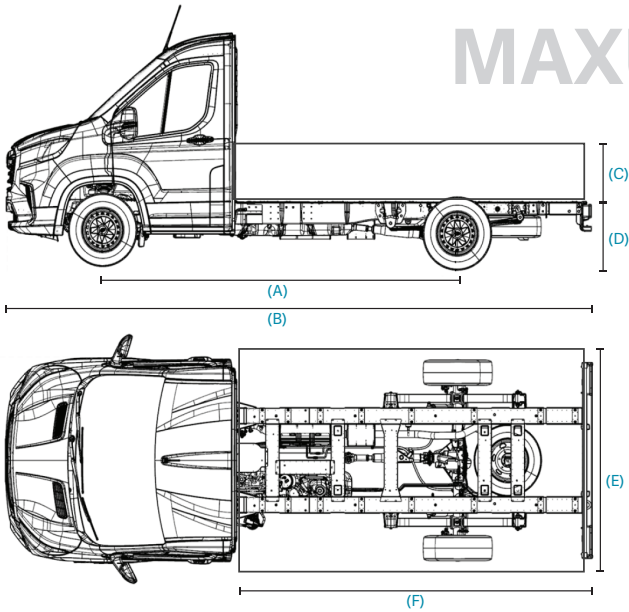

bprolls
MAXUS

MAXUS
DELIVER 9

Image of DELIVER 9 is luxury model, also available in base model.

MAXUS KING TIPPER

Wheelbase (A)	3760mm
Overall Vehicle Length (B)	6200mm
Door Height (C)	400mm
Body load Height (D)	875mm
Body Width Int/Ext (E)	2020/2092mm
Body Length Int/Ext (F)	3350/3430mm
Model	DELIVER 9
Cab Type	Single
Body Type	King Tipper
Body weight	347kg
Payload	1195Kg