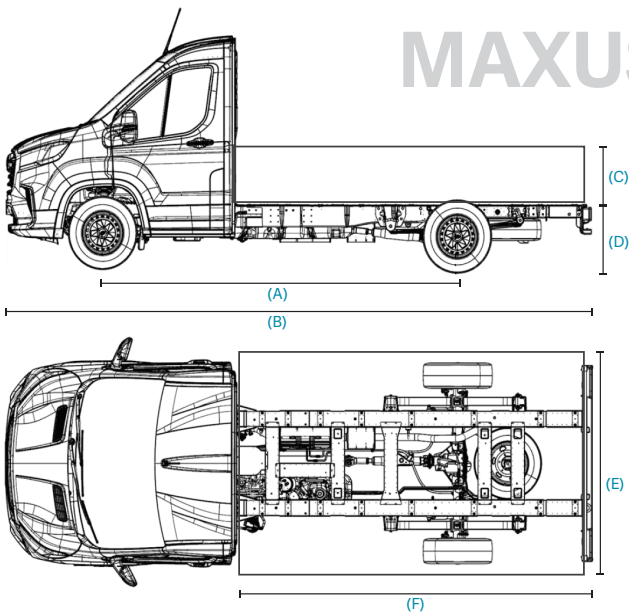

**MAXUS
DELIVER 9**

Image of DELIVER 9 is luxury model, also available in base model.

MAXUS KING DROPSIDER

Wheelbase (A)	3760mm
Overall Vehicle Length (B)	6350mm
Door Height (C)	400mm
Body load Height (D)	875mm
Body Width Int/Ext (E)	2020/2092mm
Body Length Int/Ext (F)	3500/3580mm
Model	DELIVER 9
Cab Type	Single
Body Type	King Dropside
Body weight	234kg
Payload	1306Kg